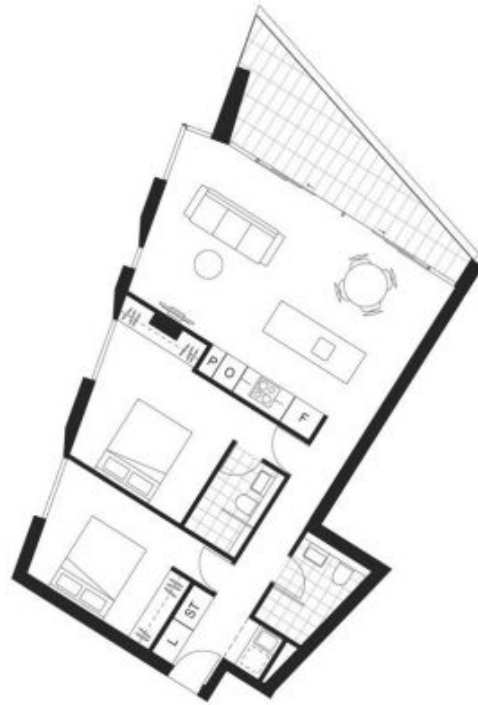

APT NO.	LEVEL
304/466	03
404/466	04
504/466	05
604/466	06
704/466	07
804/466	08
904/466	09
1004/466	10
1104/466	11
1204/466	12

AREA	SIZE
LIVING	85m²
DECK	13m²
GARAGE	13m²
TOTAL	166m²