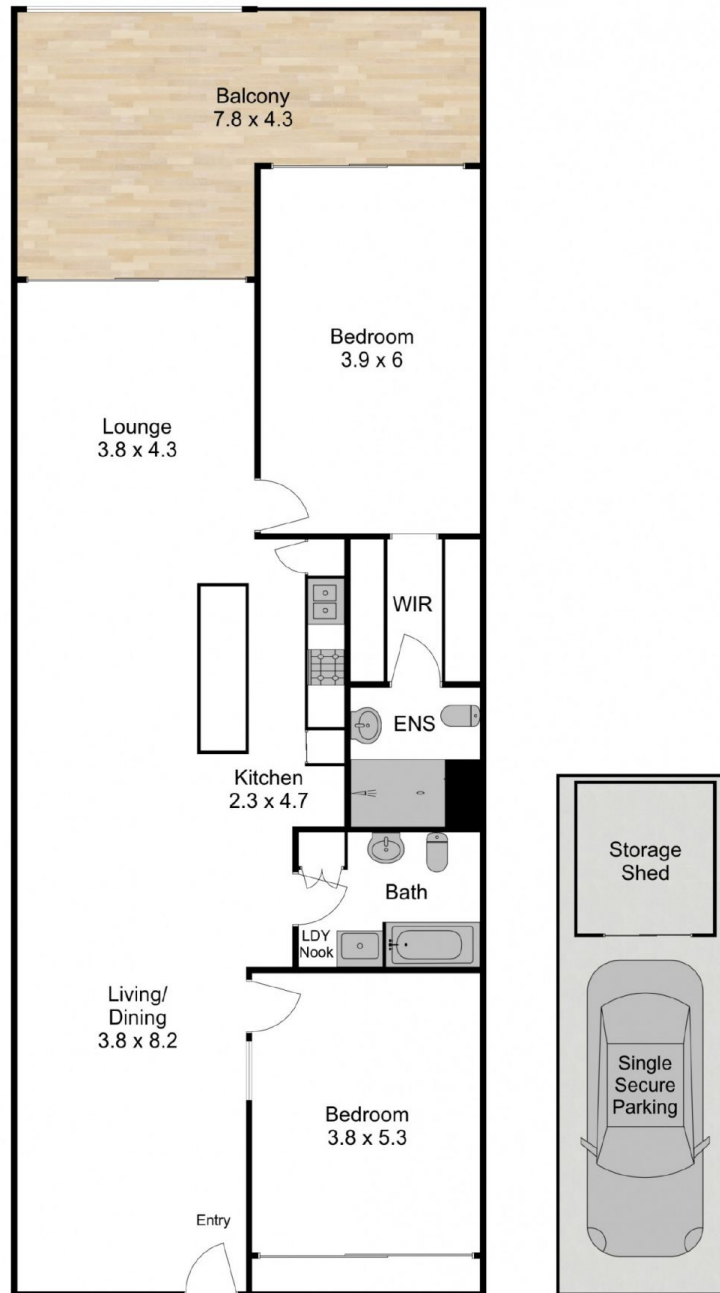

210/14 Milford Street Islington NSW

2  2  2 

Building Size : 17 sqm
View : <https://www.street.net.au/sale/nsw/newcastle-region/islington/residential/apartment/7666770>

Damon Sellis
02 4926 3933

Drew Eather
02 4926 3933

210/14 Milford Street,
Islington

Measurements are approximate and are to be used as a guide only

Street
Property.