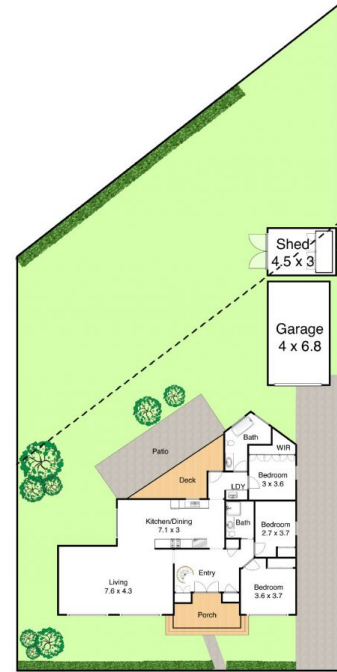

Street Property.

12 Little Edward Street Merewether NSW

3  2  2 

Type : House
Land Size : 455 sqm
View : <https://www.street.net.au/sale/nsw/newcastle-region/merewether/residential/house/7709450>

Damon Sellis
02 4926 3933

Street Level

Upper Level

Site Plan

12 Little Edward Street,
Merewether

Measurements are approximate and are to be used as a guide only

Street
Property.