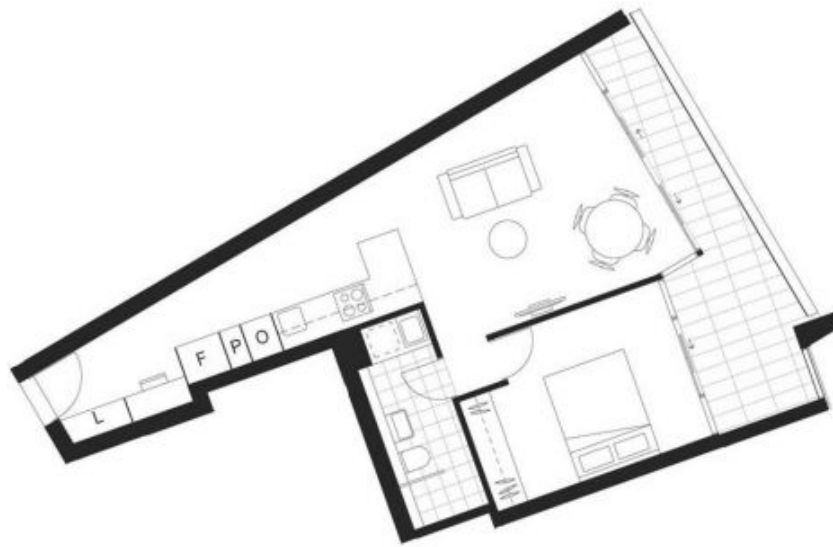

APT NO.	LEVEL
103/464	01
203/464	02
303/464	03
403/464	04
503/464	05
603/464	06
703/464	07
803/464	08
903/464	09
1003/464	10
1103/464	11
1203/464	12
1303/464	13
1403/464	14
1503/464	15
1603/464	16

AREA	SIZE
LIVING	53m²
DECK	12m²
GARAGE	13m²
TOTAL	78m²