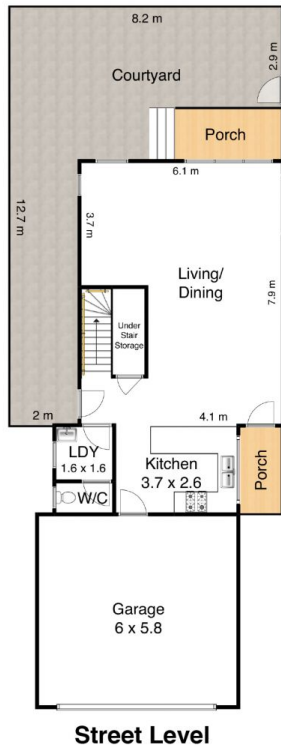

2/63 Mitchell Street Merewether NSW

3  2  4 

**Type** : Townhouse

**Price** : \$ 1,300,000

**View** : <https://www.street.net.au/sale/nsw/newcastle-region/merewether/residential/townhouse/7757761>

**Damon Sellis**  
02 4926 3933

2/63 Mitchell Street,  
Merewether

Measurements are approximate and are to be used as a guide only

Street  
Property.