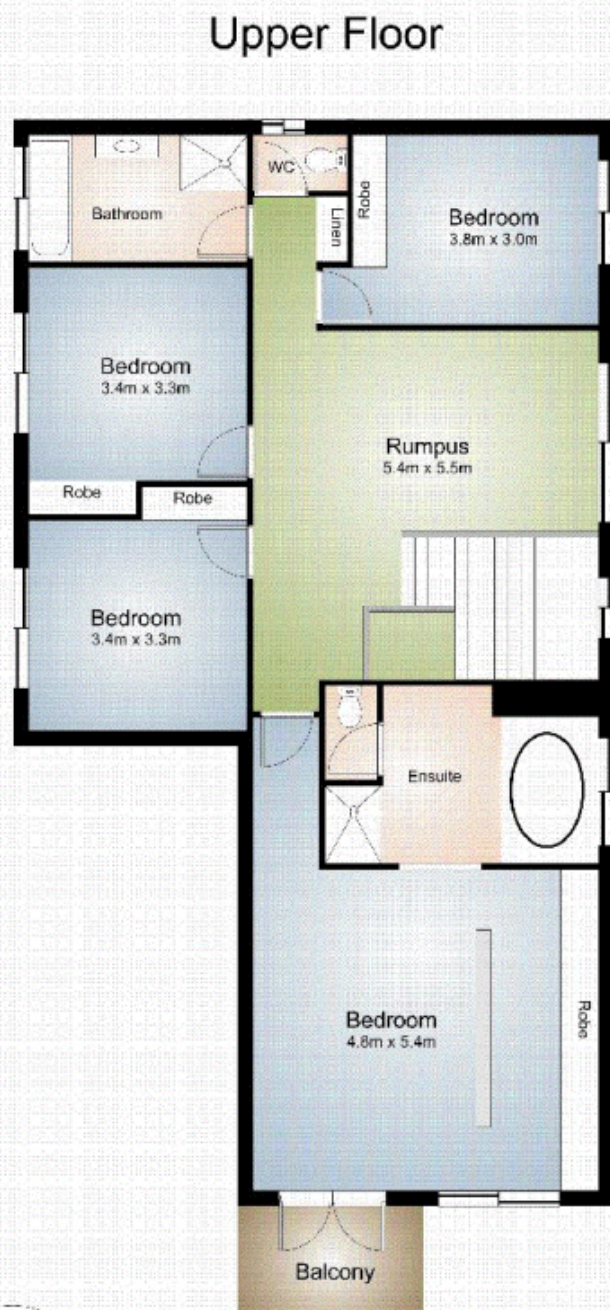

## 24 Tuckeroo Circuit Adamstown NSW

4  3  4 

Well established estate hosts this impressive three year old home. With room for the entire family, from the separate lounge area, open plan family and dining room, separate theatre room and upstairs mezzanine living area to the four bedrooms including master suite. The master is complete with stunning open bathroom area, gorgeous bath and walk in robe.

**Land Size** : 492 sqm  
**View** : <https://www.street.net.au/sale/nsw/newcastle-region/adamstown/residential/house/7762858>

Modern kitchen with on trend appliances, modern bathroom and handy downstairs powder room. Covered patio area to the rear ideal for BBQ and entertaining, and double auto garaging. Well positioned within the Madison Garden Estate close to the lovely park. A short walk or drive to Westfield Kotara and zoned for very popular school areas.

Excellent tenants paying a cool \$715.00 per week!

Lower Floor

Upper Floor