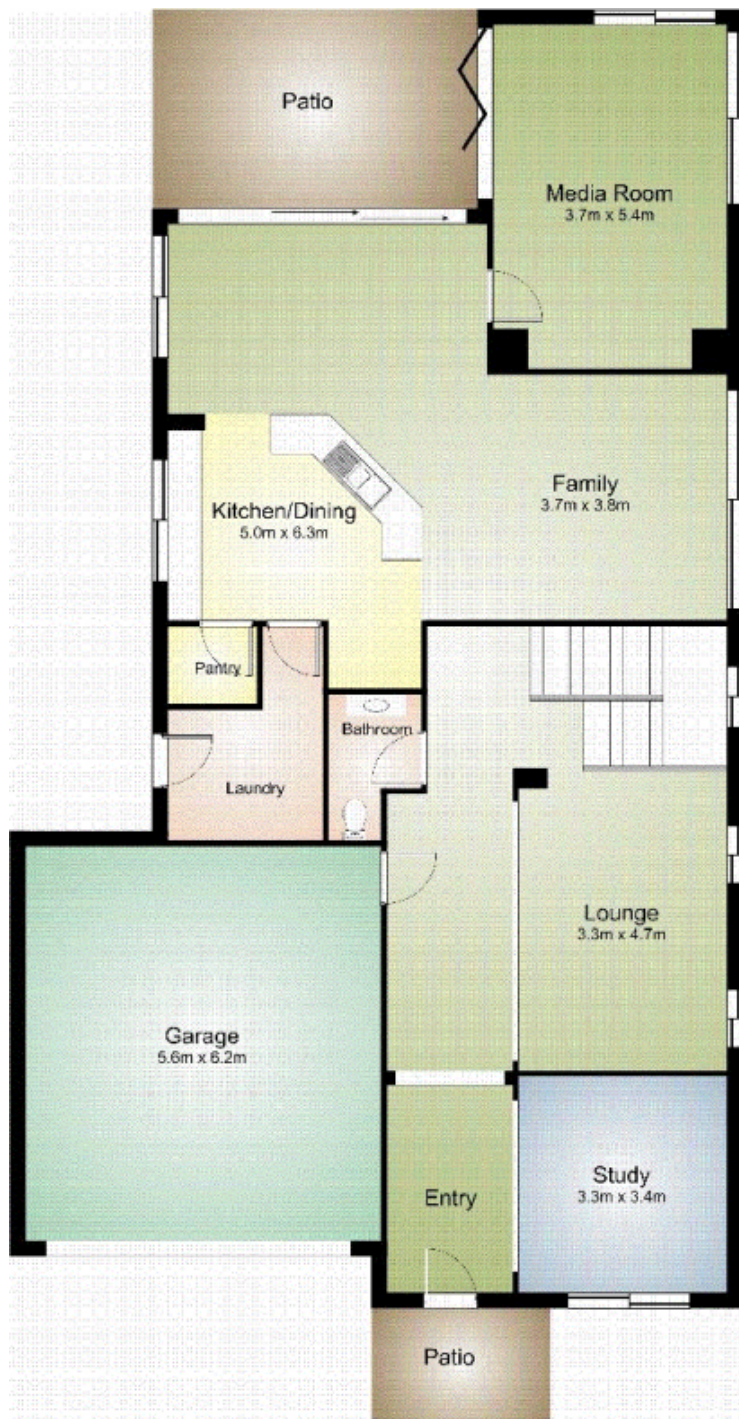

## 24 Tuckeroo Circuit Adamstown NSW

4  3  4 

Well established estate hosts this impressive three year old home. With room for the entire family, from the separate lounge area, open plan family and dining room, separate theatre room and upstairs mezzanine living area to the four bedrooms including master suite. The master is complete with stunning open bathroom area, gorgeous bath and walk in robe.

**Land Size** : 492 sqm  
**View** : <https://www.street.net.au/sale/nsw/newcastle-region/adamstown/residential/house/7762858>

Modern kitchen with on trend appliances, modern bathroom and handy downstairs powder room. Covered patio area to the rear ideal for BBQ and entertaining, and double auto garaging. Well positioned within the Madison Garden Estate close to the lovely park. A short walk or drive to Westfield Kotara and zoned for very popular school areas.

Excellent tenants paying a cool \$715.00 per week!

Lower Floor

Upper Floor