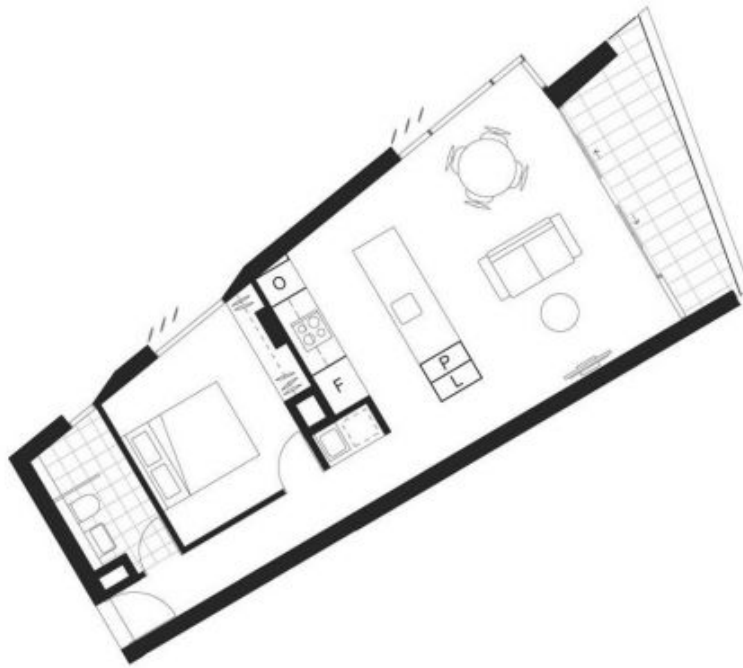

APT NO.	LEVEL
104/464	01
204/464	02
304/464	03
404/464	04
504/464	05
604/464	06
704/464	07
804/464	08
904/464	09
1004/464	10
1104/464	11
1204/464	12
1304/464	13
1404/464	14
1504/464	15
1604/464	16

AREA	SIZE
LIVING	56m²
DECK	8m²
GARAGE	13m²
TOTAL	77m²