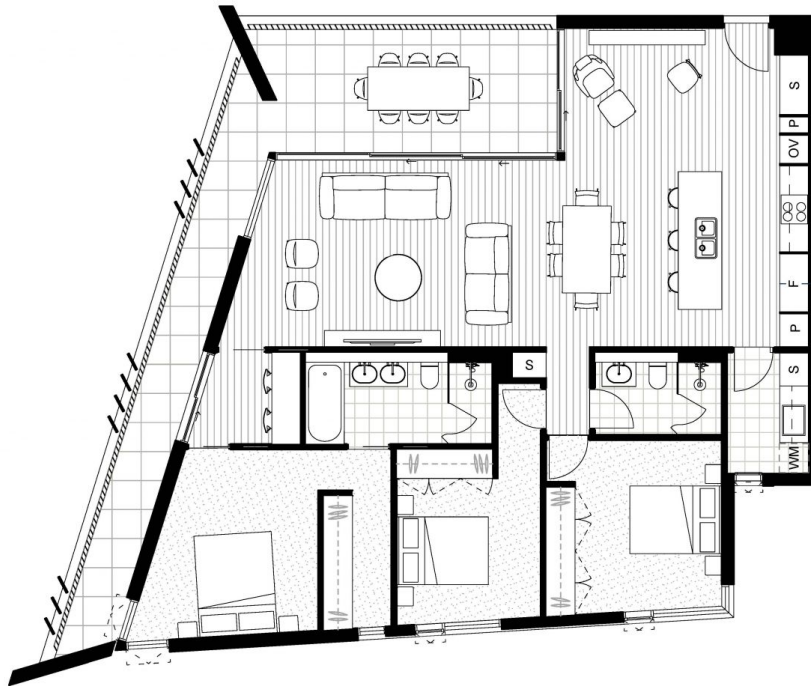

HORIZON

ON THE HARBOUR