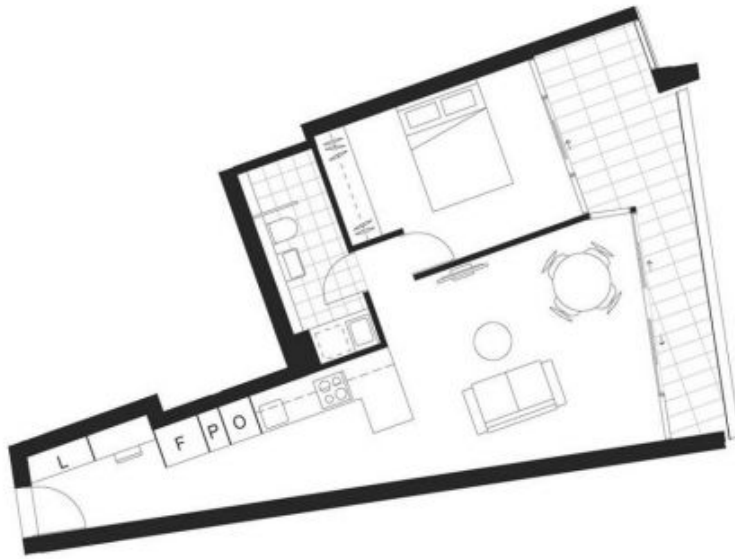

APT NO.	LEVEL
102/464	01
202/464	02
302/464	03
402/464	04
502/464	05
602/464	06
702/464	07
802/464	08
902/464	09
1002/464	10
1102/464	11
1202/464	12
1302/464	13
1402/464	14
1502/464	15
1602/464	16

AREA	SIZE
LIVING	53m²
DECK	12m²
GARAGE	13m²
TOTAL	78m²