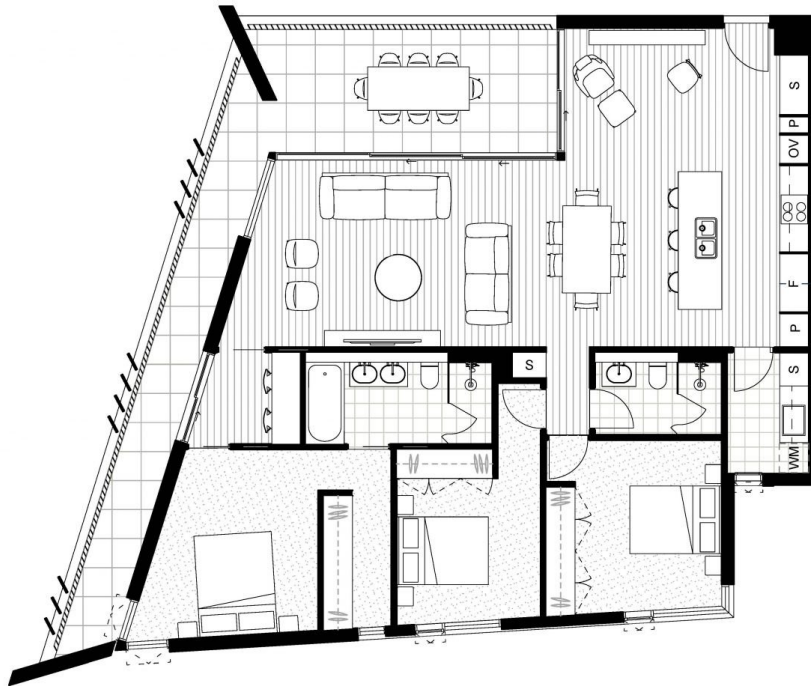

HORIZON

ON THE HARBOUR