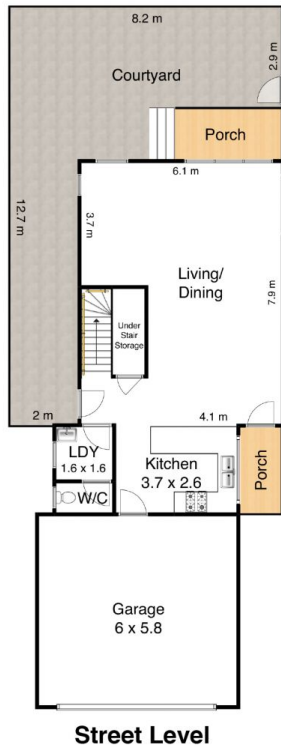

2/63 Mitchell Street Merewether NSW

3  2  4 

**Type** : Townhouse

**View** : <https://www.street.net.au/lease/nsw/newcastle-region/merewether/residential/townhouse/8108016>

**Julie McNab**  
4926 5111

2/63 Mitchell Street,  
Merewether

Measurements are approximate and are to be used as a guide only

Street  
Property.